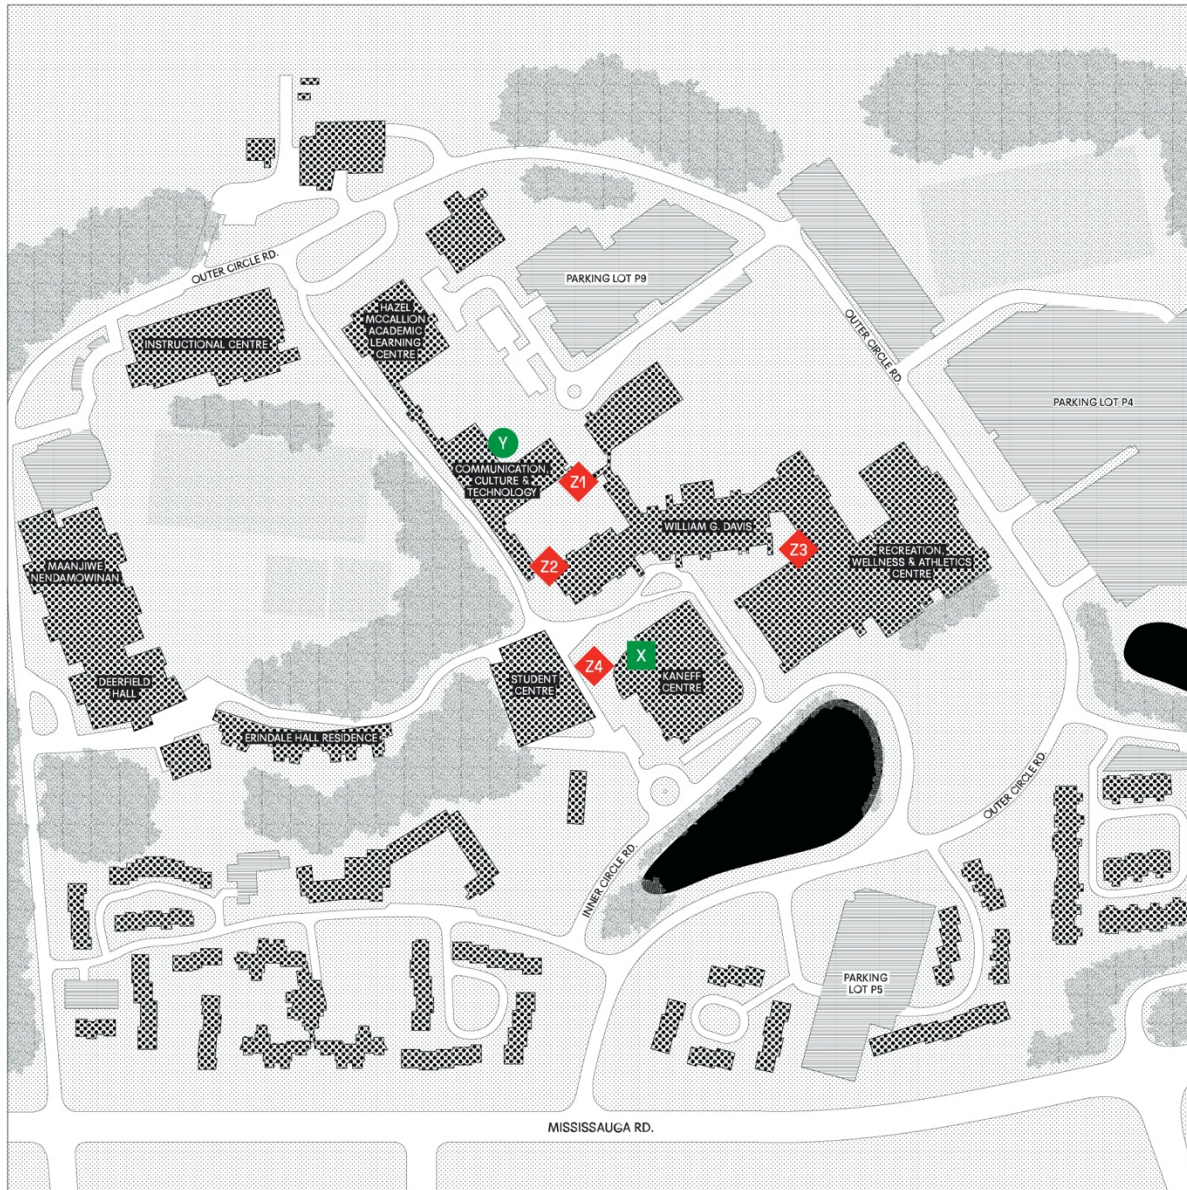

Blackwood Gallery Campus Map

In a Manner of Speaking

In a Manner of Speaking is presented across four outdoor lightboxes on UTM campus. Visit the Blackwood Gallery and e-gallery for other Blackwood programming.

- Z1** Emily Cook, *Found in the Forest*
- Z2** RA Walden, *Access Points // or // Alternative States of Matter(ing)*
- Z3** Logan MacDonald, *shed*
- Z4** Seo Hye Lee, *Sphere of Sound*

- X** Blackwood Gallery
- Y** e-gallery